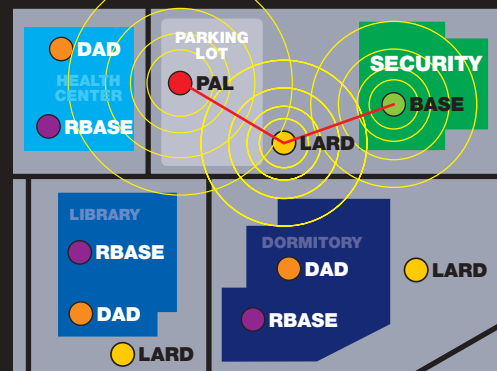

Exterior Activation