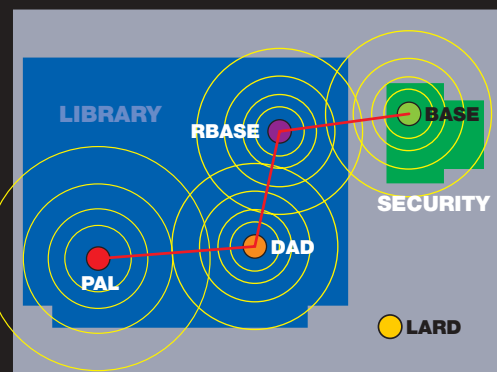

Interior Activation

- PAL PERSONAL ALARM LOCATOR
- LARD LOCAL ALARM REPORTING DEVICE
- DAD DEVICE ACTIVATED DETECTOR
- RBASE REMOTE BASE
- BASE BASE STATION RECEIVER

**SECURE
SYSTEM, INC.**

1800 Bloomsbury Avenue • Ocean, NJ 07712
800-732-7978 • www.securesysteminc.com