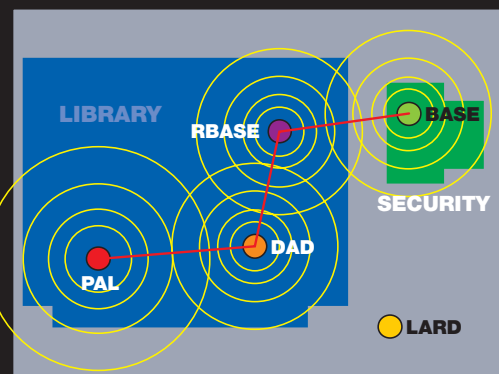

Interior Activation

- PAL PERSONAL ALARM LOCATOR
- LARD LOCAL ALARM REPORTING DEVICE
- DAD DEVICE ACTIVATED DETECTOR
- RBASE REMOTE BASE
- BASE BASE STATION RECEIVER

**SECURE
SYSTEM, INC.**

1800 Bloomsbury Avenue • Ocean, NJ 07712
800-732-7978 • www.securesysteminc.com