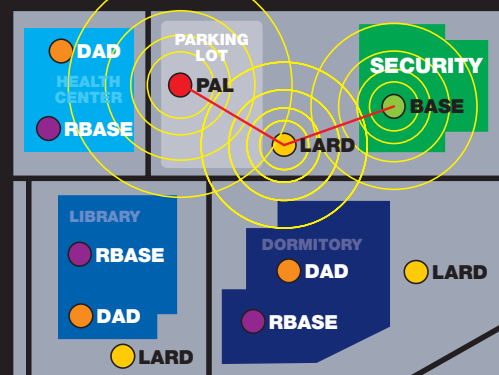

**SECURE
SYSTEM, INC.**

CAMPUS SECURE®

CAMPUS SECURE® protects students, staff and faculty by creating a zone of protection throughout your campus and grounds—it's like having 911 in the palm of every hand!

CAMPUS SECURE® combines proprietary software with interference-free wireless transmitters and receivers to protect people in your zone of protection 24 hours a day, 7 days a week. The hand-held personal alarm locator (PAL) allows you to request help at the touch of a button. A small transmitter inside the PAL alerts your Security Department personnel within seconds so they can respond faster and more effectively.

With **CAMPUS SECURE®**, users can discretely request assistance without others' knowledge. This feature helps protect against acquaintance-related assault while also protecting against threats from strangers.

- **Alarm activation within seconds pinpoints the user's location, identity and crucial medical data**
- **When triggered, PAL automatically tracks user's movements, indoors or out**
- **Deters crime within your established zone of protection, indoors and out**
- **Protects 24 hours a day, 7 days a week**
- **Optional enhancements: MOBILE LINK® equips patrol cars with a complete PERSONAL SECURE® computer system; Equipment PAL protects stationary assets**
- **Trigger the PAL for a binge drinker and get immediate anonymous assistance**

*When safety is your first concern,
turn to Secure System, Inc.*

Exterior Activation

Interior Activation

- PAL PERSONAL ALARM LOCATOR
- LARD LOCAL ALARM REPORTING DEVICE
- DAD DEVICE ACTIVATED DETECTOR
- RBASE REMOTE BASE
- BASE BASE STATION RECEIVER

**SECURE
SYSTEM, INC.**

1800 Bloomsbury Avenue • Ocean, NJ 07712
800-732-7978 • www.securesysteminc.com